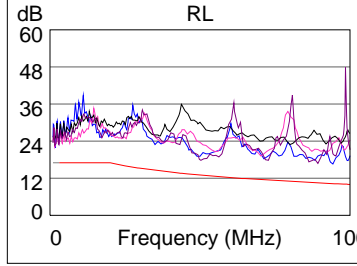

Worst Case Margin		Worst Case Value	
	MAIN	SR	MAIN	SR
PASS				
Worst Pair	78	12	12	12
RL (dB)	4.8	5.7	6.2	5.7
Freq. (MHz)	50.0	82.5	94.0	82.5
Limit (dB)	13.0	10.8	10.3	10.8