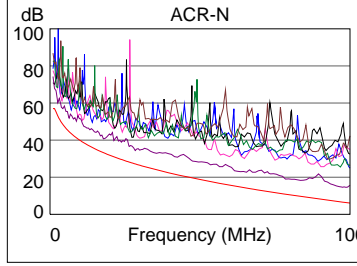

Worst Case Margin		Worst Case Value	
	MAIN	SR	MAIN	SR
N/A				
Worst Pair	36-45	12-45	36-45	12-36
ACR-N (dB)	7.2	10.9	8.0	16.5
Freq. (MHz)	4.0	3.9	97.5	92.8
Limit (dB)	49.1	49.4	6.6	7.6
Worst Pair	45	45	36	36
PS ACR-N (dB)	9.0	12.7	10.9	18.8
Freq. (MHz)	3.9	3.9	99.0	92.8
Limit (dB)	46.4	46.4	3.3	4.6