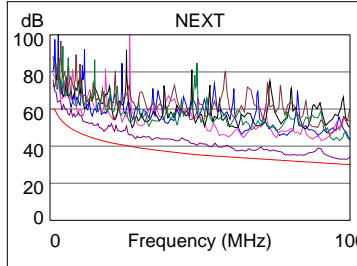

### Wire Map (T568B)

**PASS**

Patch Cable BAD or Patch Cable too short

Length (ft), Limit 328	[Pair 78]	286
Prop. Delay (ns), Limit 555		434
Delay Skew (ns), Limit 50		13
Resistance (ohms)	[Pair 36]	18.1
Insertion Loss Margin (dB)	[Pair 45]	5.5
Frequency (MHz)	[Pair 45]	100.0
Limit (dB)	[Pair 45]	24.0

	Worst Case Margin		Worst Case Value	
	MAIN	SR	MAIN	SR
<b>PASS</b>				
Worst Pair	36-45	12-45	36-45	12-36
<b>NEXT (dB)</b>	2.6	9.9	2.6	11.2
Freq. (MHz)	97.3	3.9	97.3	92.8
Limit (dB)	30.3	53.8	30.3	30.6
Worst Pair	36	45	36	36
<b>PS NEXT (dB)</b>	5.1	11.7	5.1	13.5
Freq. (MHz)	97.3	3.9	97.3	92.8
Limit (dB)	27.3	50.8	27.3	27.6

	Worst Case Margin		Worst Case Value	
	MAIN	SR	MAIN	SR
<b>PASS</b>				
Worst Pair	12-78	12-78	36-12	12-36
<b>ACR-F (dB)</b>	10.9	10.8	11.9	11.6
Freq. (MHz)	1.0	1.0	93.5	93.3
Limit (dB)	57.4	57.4	18.0	18.0
Worst Pair	12	12	36	36
<b>PS ACR-F (dB)</b>	12.7	12.6	13.6	13.1
Freq. (MHz)	1.3	1.3	91.3	93.5
Limit (dB)	52.5	52.5	15.2	15.0