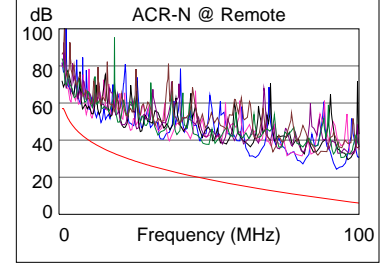

Worst Case Margin		Worst Case Value	
	MAIN	SR	MAIN	SR
N/A				
Worst Pair	36-45	12-45	36-45	12-36
ACR-N (dB)	7.2	10.9	8.0	16.5
Freq. (MHz)	4.0	3.9	97.5	92.8
Limit (dB)	49.1	49.4	6.6	7.6
Worst Pair	45	45	36	36
PS ACR-N (dB)	9.0	12.7	10.9	18.8
Freq. (MHz)	3.9	3.9	99.0	92.8
Limit (dB)	46.4	46.4	3.3	4.6