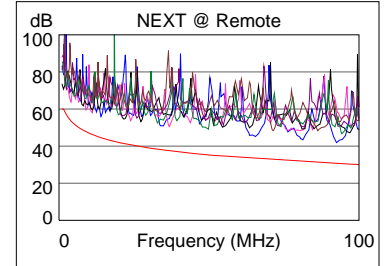

### Wire Map (T568B)

**PASS**

Patch Cable BAD or Patch Cable too short

Length (ft), Limit 328	[Pair 78]	286
Prop. Delay (ns), Limit 555		434
Delay Skew (ns), Limit 50		13
Resistance (ohms)	[Pair 36]	18.1
Insertion Loss Margin (dB)	[Pair 45]	5.5
Frequency (MHz)	[Pair 45]	100.0
Limit (dB)	[Pair 45]	24.0

	Worst Case Margin		Worst Case Value	
	MAIN	SR	MAIN	SR
<b>PASS</b>				
Worst Pair	36-45	12-45	36-45	12-36
<b>NEXT (dB)</b>	2.6	9.9	2.6	11.2
Freq. (MHz)	97.3	3.9	97.3	92.8
Limit (dB)	30.3	53.8	30.3	30.6
Worst Pair	36	45	36	36
<b>PS NEXT (dB)</b>	5.1	11.7	5.1	13.5
Freq. (MHz)	97.3	3.9	97.3	92.8
Limit (dB)	27.3	50.8	27.3	27.6

	Worst Case Margin		Worst Case Value	
	MAIN	SR	MAIN	SR
<b>PASS</b>				
Worst Pair	12-78	12-78	36-12	12-36
<b>ACR-F (dB)</b>	10.9	10.8	11.9	11.6
Freq. (MHz)	1.0	1.0	93.5	93.3
Limit (dB)	57.4	57.4	18.0	18.0
Worst Pair	12	12	36	36
<b>PS ACR-F (dB)</b>	12.7	12.6	13.6	13.1
Freq. (MHz)	1.3	1.3	91.3	93.5
Limit (dB)	52.5	52.5	15.2	15.0