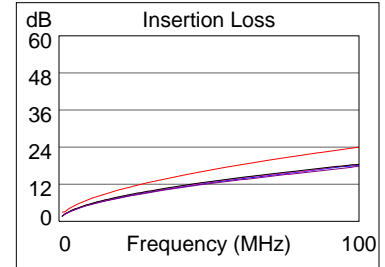

### Wire Map (T568B)

**PASS**

Patch Cable BAD or Patch Cable too short

Length (ft), Limit 328	[Pair 78]	286
Prop. Delay (ns), Limit 555		434
Delay Skew (ns), Limit 50		13
Resistance (ohms)	[Pair 36]	18.1
Insertion Loss Margin (dB)	[Pair 45]	5.5
Frequency (MHz)	[Pair 45]	100.0
Limit (dB)	[Pair 45]	24.0