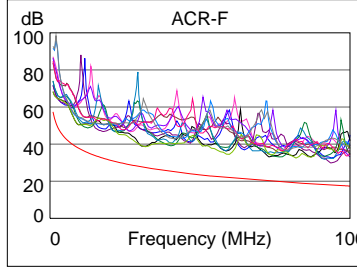

### Wire Map (T568B)

**PASS**

Patch Cable BAD or Patch Cable too short

Length (ft), Limit 328	[Pair 78]	286
Prop. Delay (ns), Limit 555		434
Delay Skew (ns), Limit 50		13
Resistance (ohms)	[Pair 36]	18.1
Insertion Loss Margin (dB)	[Pair 45]	5.5
Frequency (MHz)	[Pair 45]	100.0
Limit (dB)	[Pair 45]	24.0

	Worst Case Margin		Worst Case Value	
	MAIN	SR	MAIN	SR
<b>PASS</b>				
Worst Pair	36-45	12-45	36-45	12-36
<b>NEXT (dB)</b>	2.6	9.9	2.6	11.2
Freq. (MHz)	97.3	3.9	97.3	92.8
Limit (dB)	30.3	53.8	30.3	30.6
Worst Pair	36	45	36	36
<b>PS NEXT (dB)</b>	5.1	11.7	5.1	13.5
Freq. (MHz)	97.3	3.9	97.3	92.8
Limit (dB)	27.3	50.8	27.3	27.6

	Worst Case Margin		Worst Case Value	
	MAIN	SR	MAIN	SR
<b>PASS</b>				
Worst Pair	12-78	12-78	36-12	12-36
<b>ACR-F (dB)</b>	10.9	10.8	11.9	11.6
Freq. (MHz)	1.0	1.0	93.5	93.3
Limit (dB)	57.4	57.4	18.0	18.0
Worst Pair	12	12	36	36
<b>PS ACR-F (dB)</b>	12.7	12.6	13.6	13.1
Freq. (MHz)	1.3	1.3	91.3	93.5
Limit (dB)	52.5	52.5	15.2	15.0