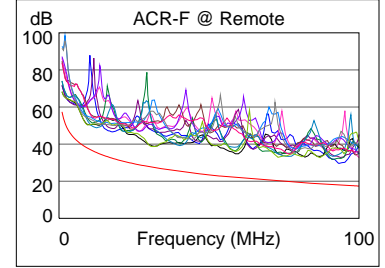

### Wire Map (T568B)

**PASS**

Patch Cable BAD or Patch Cable too short

Length (ft), Limit 328	[Pair 78]	286
Prop. Delay (ns), Limit 555		434
Delay Skew (ns), Limit 50		13
Resistance (ohms)	[Pair 36]	18.1
Insertion Loss Margin (dB)	[Pair 45]	5.5
Frequency (MHz)	[Pair 45]	100.0
Limit (dB)	[Pair 45]	24.0

	Worst Case Margin		Worst Case Value	
	MAIN	SR	MAIN	SR
<b>PASS</b>				
Worst Pair	36-45	12-45	36-45	12-36
<b>NEXT (dB)</b>	2.6	9.9	2.6	11.2
Freq. (MHz)	97.3	3.9	97.3	92.8
Limit (dB)	30.3	53.8	30.3	30.6
Worst Pair	36	45	36	36
<b>PS NEXT (dB)</b>	5.1	11.7	5.1	13.5
Freq. (MHz)	97.3	3.9	97.3	92.8
Limit (dB)	27.3	50.8	27.3	27.6

	Worst Case Margin		Worst Case Value	
	MAIN	SR	MAIN	SR
<b>PASS</b>				
Worst Pair	12-78	12-78	36-12	12-36
<b>ACR-F (dB)</b>	10.9	10.8	11.9	11.6
Freq. (MHz)	1.0	1.0	93.5	93.3
Limit (dB)	57.4	57.4	18.0	18.0
Worst Pair	12	12	36	36
<b>PS ACR-F (dB)</b>	12.7	12.6	13.6	13.1
Freq. (MHz)	1.3	1.3	91.3	93.5
Limit (dB)	52.5	52.5	15.2	15.0