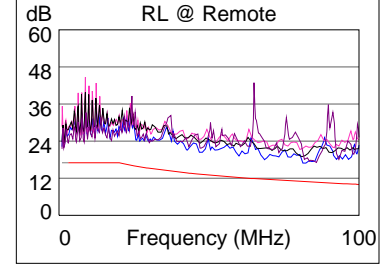

Worst Case Margin		Worst Case Value	
	MAIN	SR	MAIN	SR
PASS				
Worst Pair	78	12	12	12
RL (dB)	4.8	5.7	6.2	5.7
Freq. (MHz)	50.0	82.5	94.0	82.5
Limit (dB)	13.0	10.8	10.3	10.8